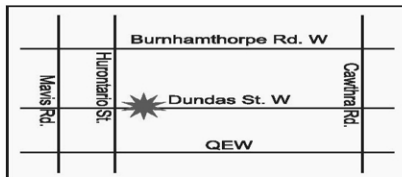

## B/W Copies

Letter Size (8 1/2 x 11), Single Side

FROM **3 ¢**

## Collect While You Wait

**PASS PORT  
PHOTO**

**CITIZENSHIP • VISA  
IMMIGRATION • PR**

**\$4**

2 Photo \* 0 to 3 years age \$ 9

**250  
Business Card  
\$20**

Single Side Color

**We Pick-Up &  
Delivery for Free\*  
in GTA**